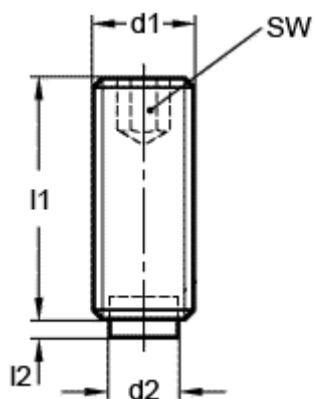

Data Sheet

Article number: 20930744

Description: E+G Grub screw
GN 913.3-M12-20-MS

Measures

$d1 = M12$

$d2 = 10.0$

$l1 = 20$

$l2 = 2.0$

$SW = 6.0$